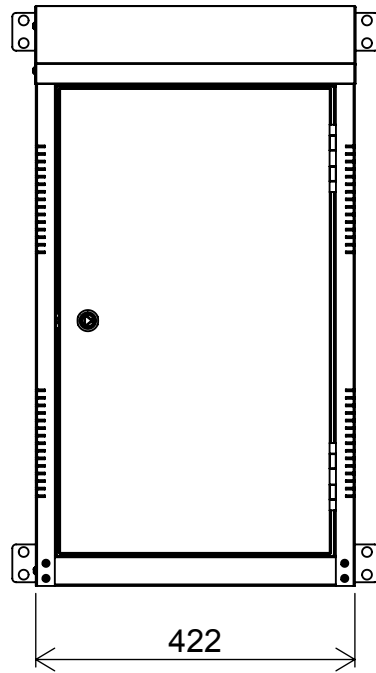

THE INFORMATION CONTAINED IN THIS DRAWING IS THE SOLE PROPERTY OF TOLCON A/S. ANY REPRODUCTION IN PART OR AS A WHOLE WITHOUT THE WRITTEN PERMISSION OF TOLCON A/S IS PROHIBITED.

no.	antall	Komponent
1	1	Bunn
2	1	side del hengsel
3	1	tak
4	1	kassett
5	1	Dør
6	2	hengsel
7	1	topp forst
8	2	Festeskinne vegg
9	1	Lås
10	1	side del lås

Leveres flatpakket.
M/veggfester.

Justerbare ben kan leveres
Art.Nr 1400243

Sist lagret: 02.01.2013 11:00:33

Art.nr:	1400111
Navn:	Gassflaskeskap 1x11kg
1 mm aluzink belagte stål i sider og tak. 1,25mm i bunn.	
Drawn in SolidWorks 2013	