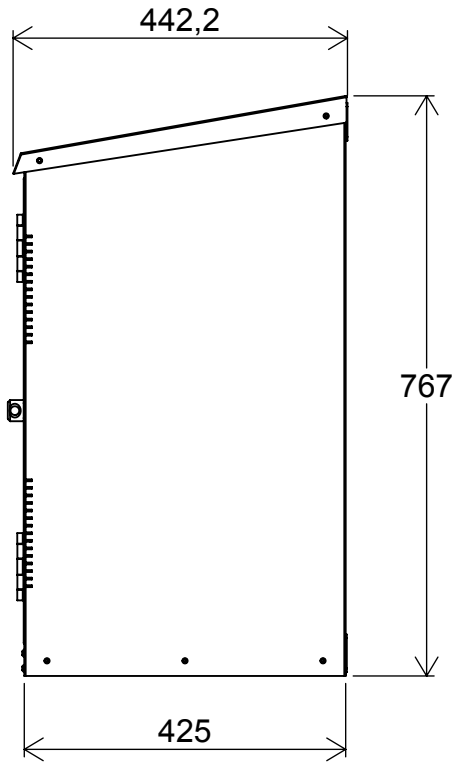

THE INFORMATION CONTAINED IN THIS DRAWING IS THE SOLE PROPERTY OF TOLCON A/S. ANY REPRODUCTION IN PART OR AS A WHOLE WITHOUT THE WRITTEN PERMISSION OF TOLCON A/S IS PROHIBITED.

no.	antall	Komponent
1	1	Bunn
2	1	side del hengsel
3	1	tak
4	1	kassett
5	1	Dør
6	2	hengsel
7	1	topp forst
8	2	Festeskinne vegg
9	1	Lås
10	1	side del lås

Leveres flatpakket.
M/veggfester.

Justerbare ben kan leveres
Art.Nr 1400243

Sist lagret: 02.01.2013 11:00:33

Art.nr:	1400111
Navn:	Gassflaskeskap 1x11kg
1 mm aluzink belagte stål i sider og tak. 1,25mm i bunn.	
Drawn in SolidWorks 2013	

	NAME	DATE
DRAWN	TH	02.01.2013
CHK'D		
Matrial: AluZink		
Thickness: mm		